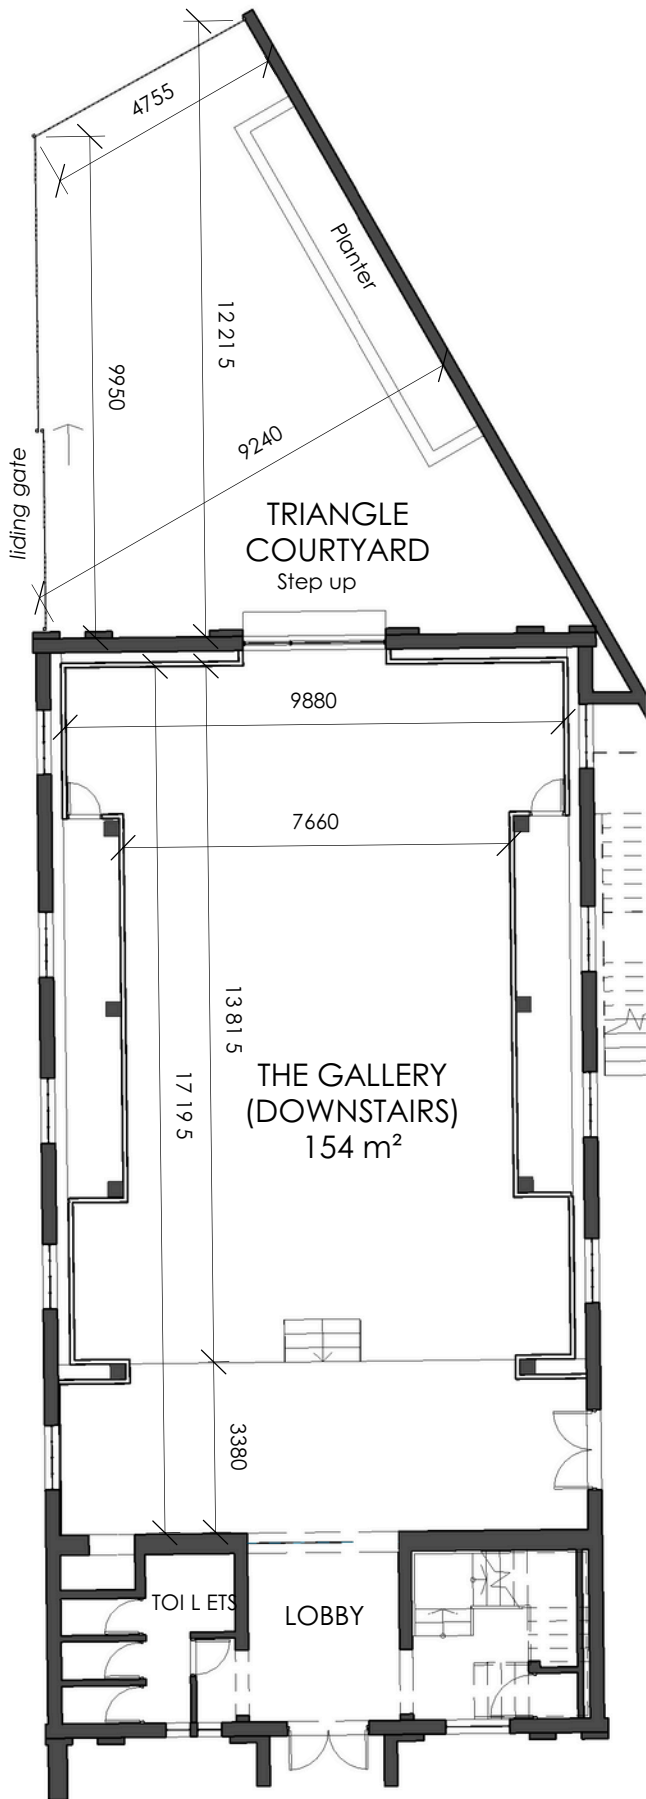

THE ARGYLE

THE CHANDELIER ROOM (186m2)

THE ARGYLE

THE ATELIER (145m2)

THE ARGYLE

THE SATELLITE KITCHEN 16 m²

THE ARGYLE

THE SECRET COURTYARD (224m²)

THE ARGYLE

THE BACK COURTYARD (122m2)

THE ARGYLE

THE GALLERY AND TRIANGLE COURTYARD (154m2)

THE ARGYLE

Admin Building