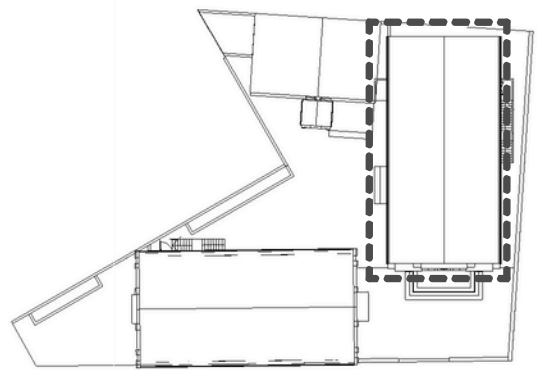

THE ARGYLE

THE CHANDELIER ROOM (186m2)

THE ARGYLE

THE ATELIER (145m2)

THE ARGYLE

THE SATELLITE KITCHEN 16 m²

THE ARGYLE

THE SECRET COURTYARD (224m²)

THE ARGYLE

THE BACK COURTYARD (122m2)

THE ARGYLE

THE GALLERY AND TRIANGLE COURTYARD (154m2)

THE ARGYLE

Admin Building