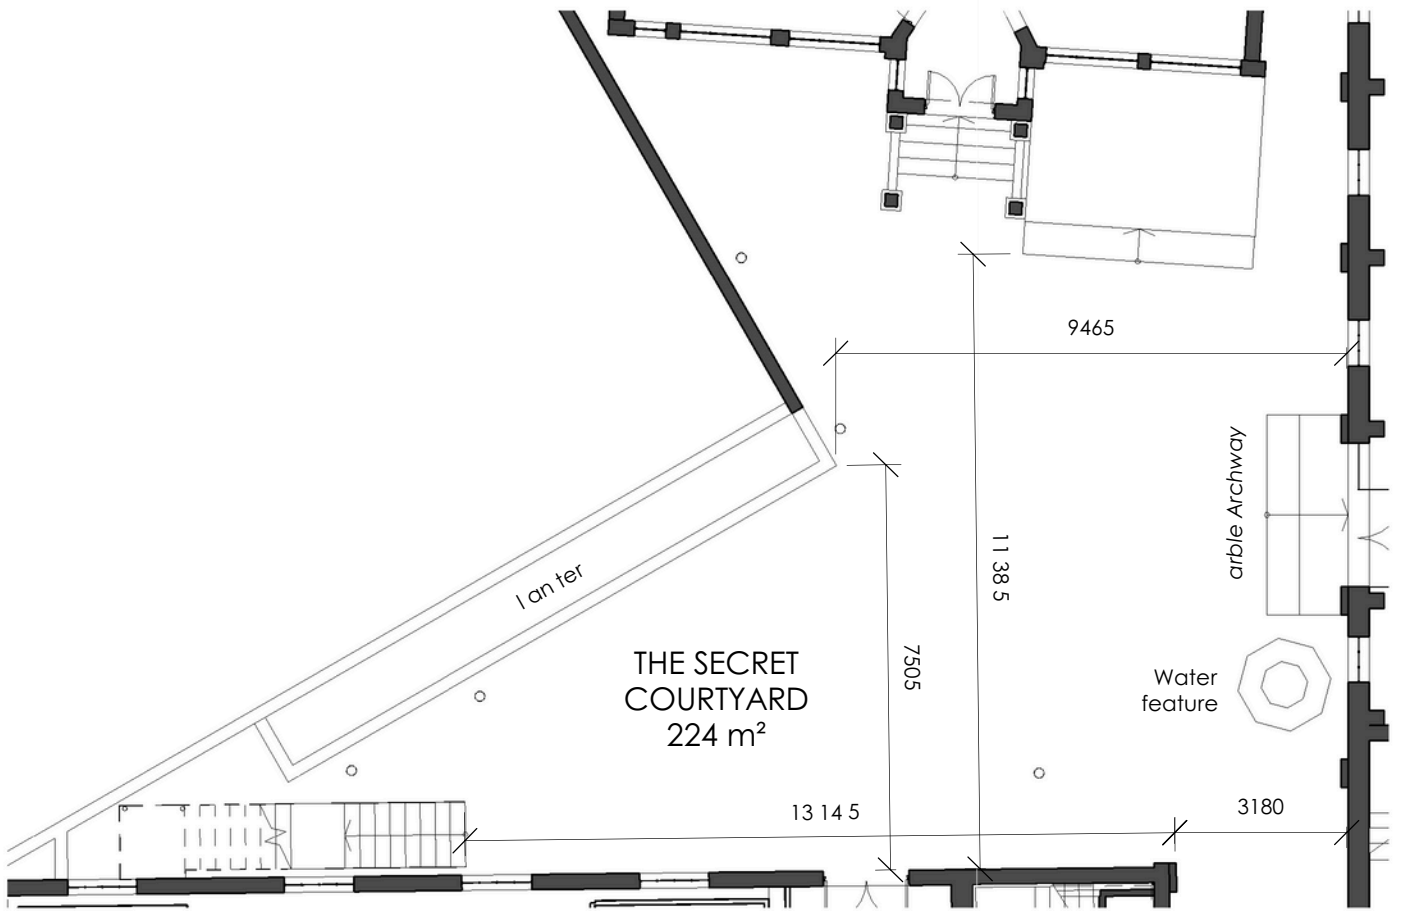

THE ARGYLE

THE CHANDELIER ROOM (186m2)

THE ARGYLE

THE ATELIER (145m2)

THE ARGYLE

THE SATELLITE KITCHEN 16 m²

THE ARGYLE

THE SECRET COURTYARD (224m²)

THE ARGYLE

THE BACK COURTYARD (122m2)

THE ARGYLE

THE GALLERY AND TRIANGLE COURTYARD (154m2)

THE ARGYLE

Admin Building