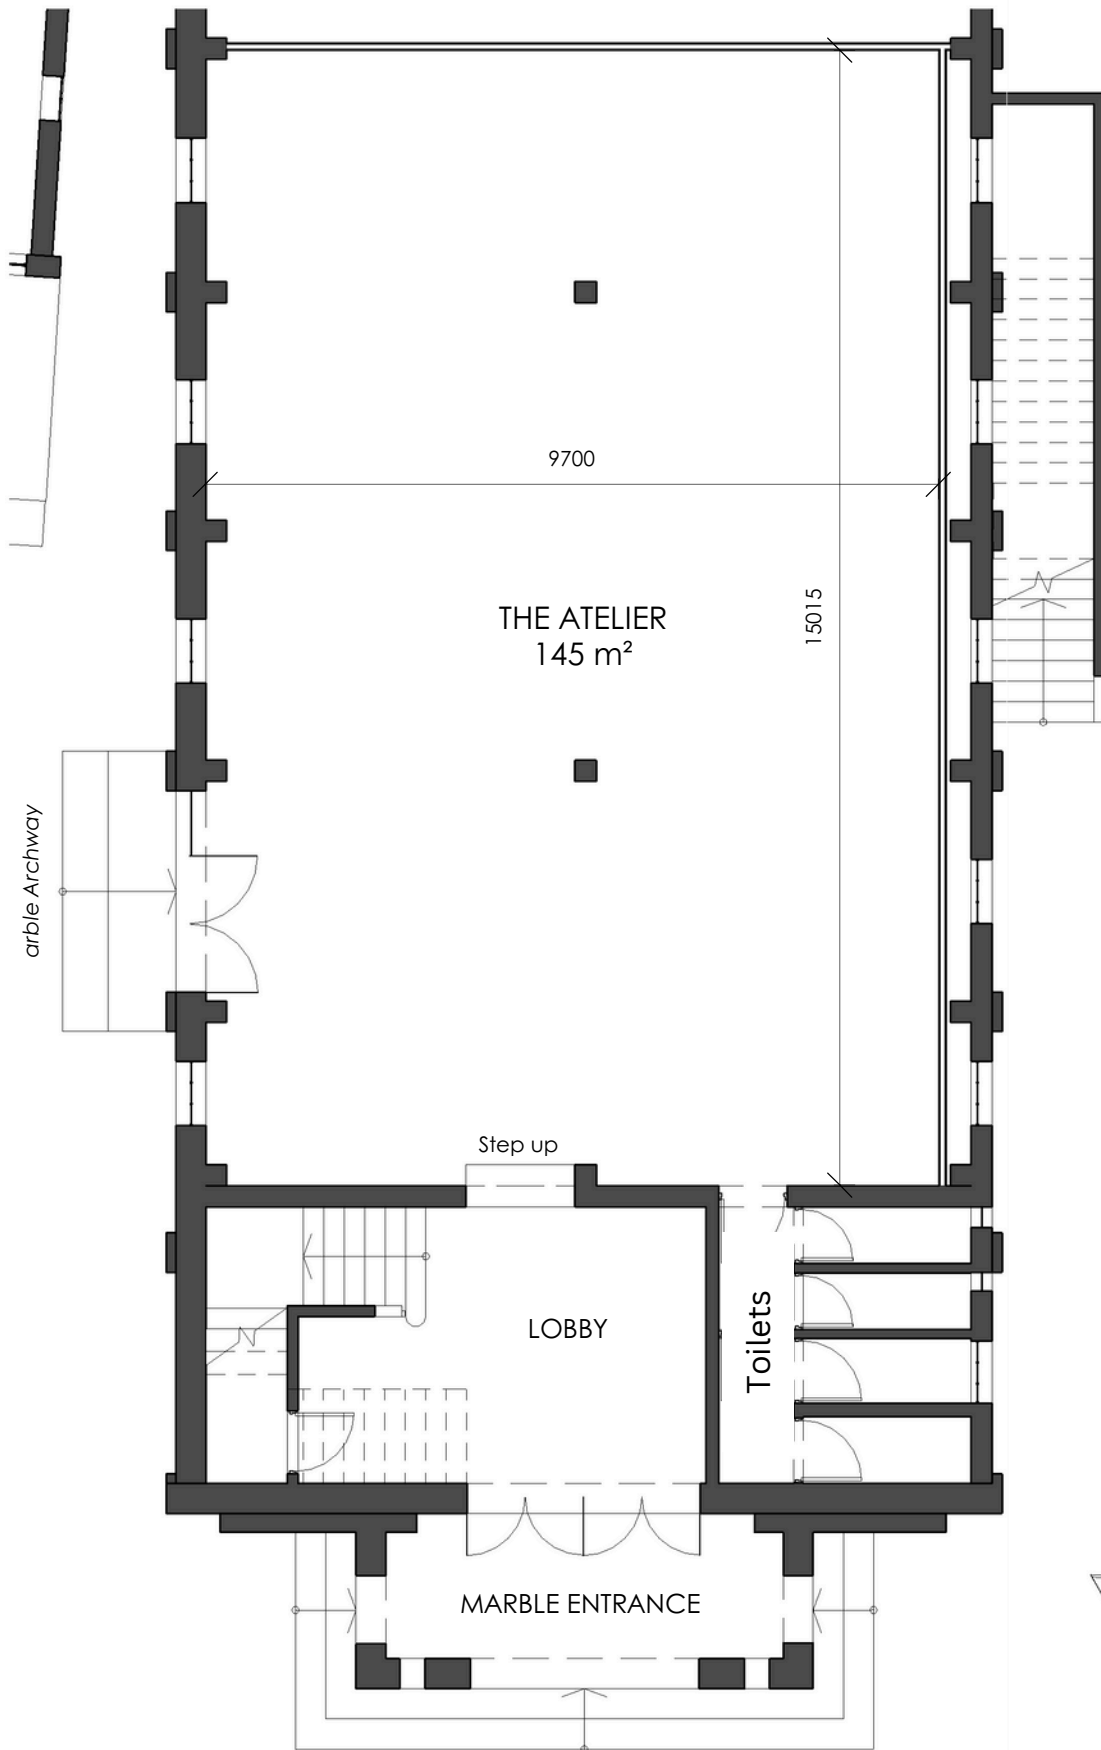

THE ARGYLE

THE CHANDELIER ROOM (186m2)

THE ARGYLE

THE ATELIER (145m2)

THE ARGYLE

THE SATELLITE KITCHEN 16 m²

THE ARGYLE

THE SECRET COURTYARD (224m²)

THE ARGYLE

THE BACK COURTYARD (122m2)

THE ARGYLE

THE GALLERY AND TRIANGLE COURTYARD (154m2)

THE ARGYLE

Admin Building