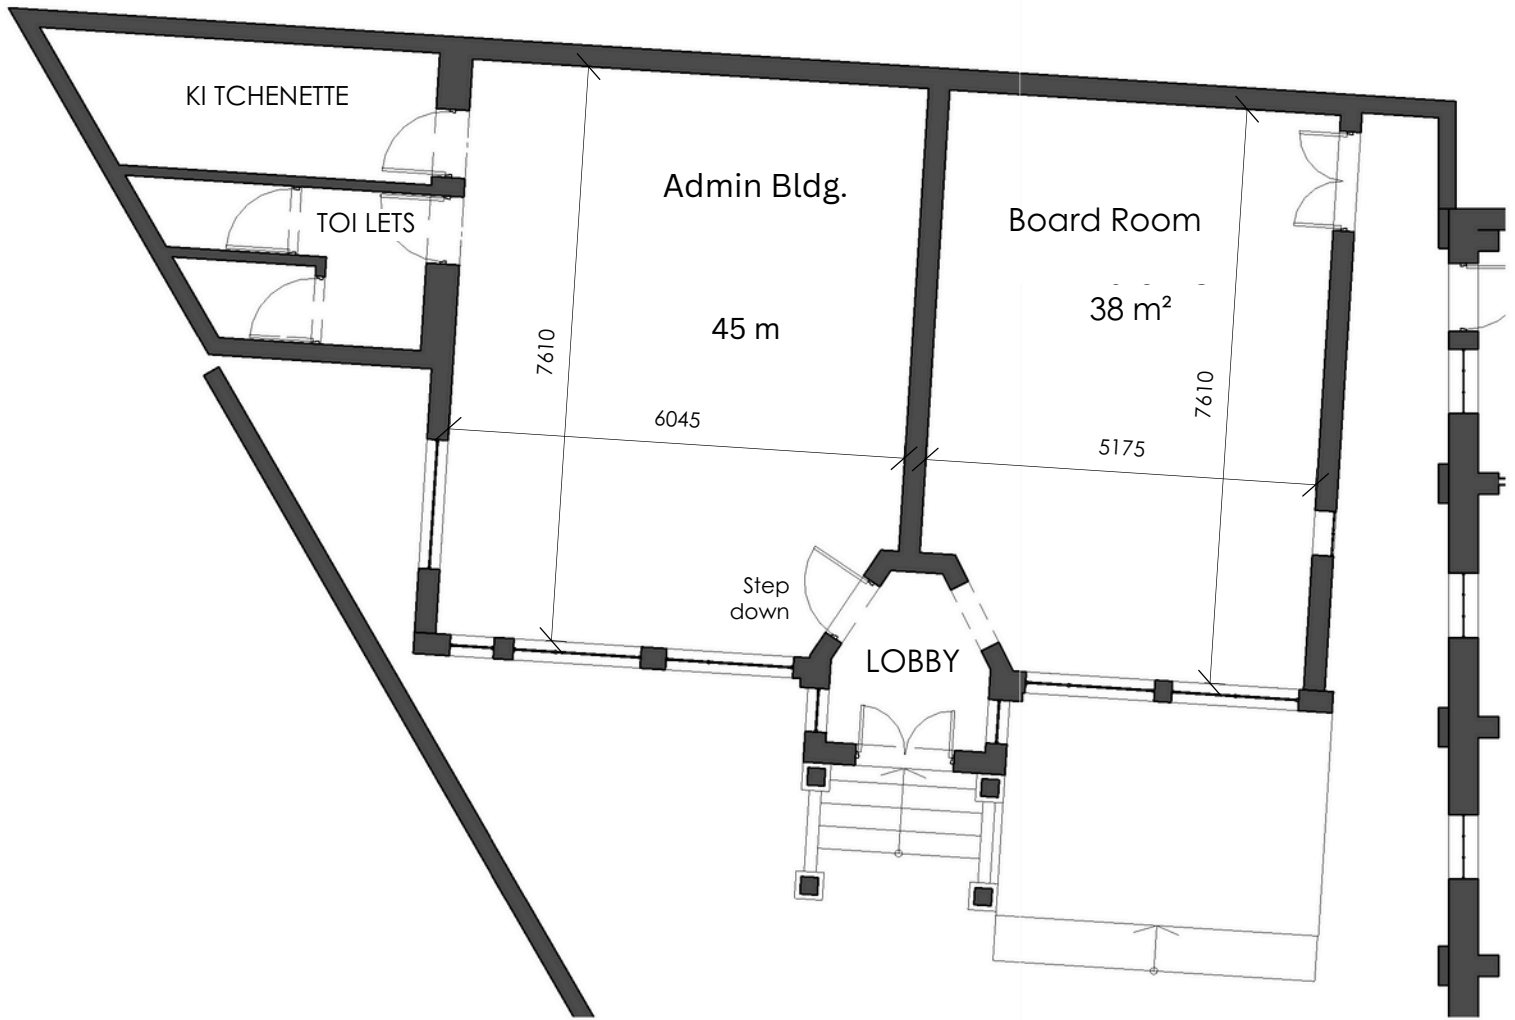

THE ARGYLE

THE CHANDELIER ROOM (186m2)

THE ARGYLE

THE ATELIER (145m2)

THE ARGYLE

THE SATELLITE KITCHEN 16 m²

THE ARGYLE

THE SECRET COURTYARD (224m²)

THE ARGYLE

THE BACK COURTYARD (122m2)

THE ARGYLE

THE GALLERY AND TRIANGLE COURTYARD (154m2)

THE ARGYLE

Admin Building