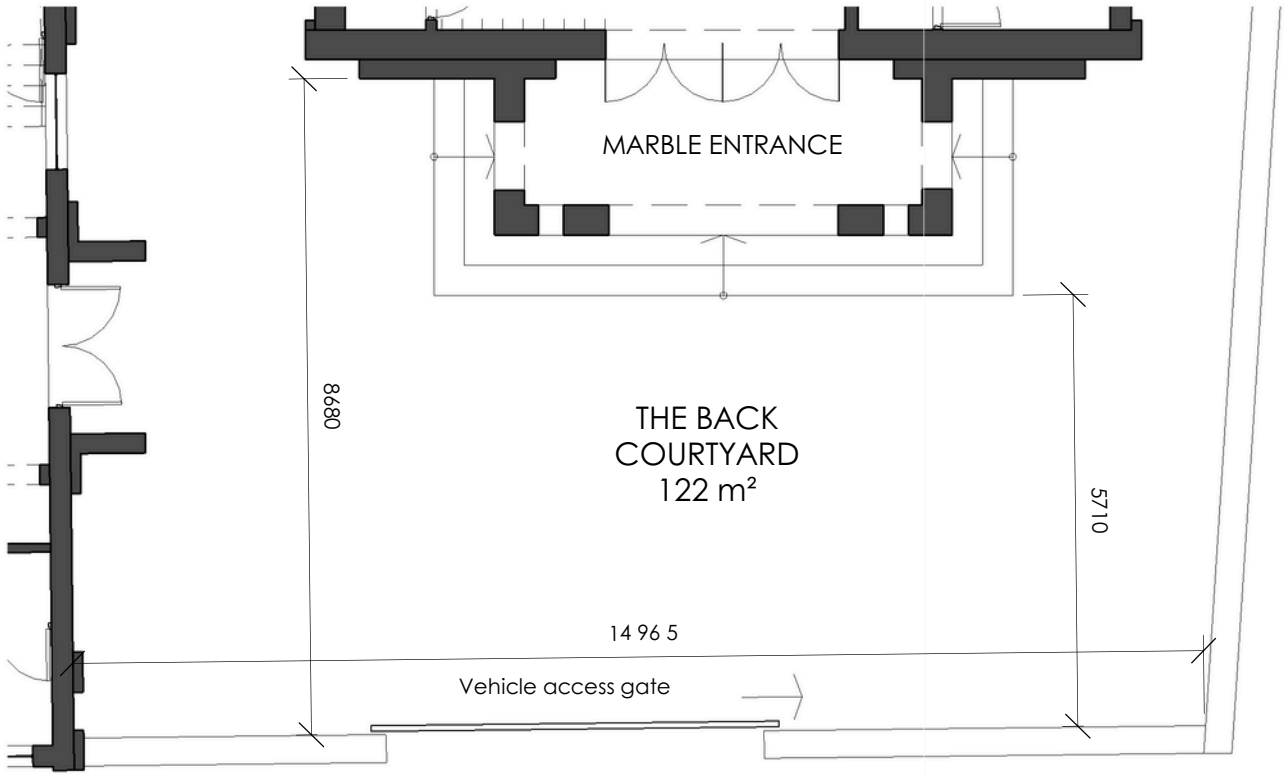

THE ARGYLE

THE CHANDELIER ROOM (186m2)

THE ARGYLE

THE ATELIER (145m2)

THE ARGYLE

THE SATELLITE KITCHEN 16 m²

THE ARGYLE

THE SECRET COURTYARD (224m²)

THE ARGYLE

THE BACK COURTYARD (122m2)

THE ARGYLE

THE GALLERY AND TRIANGLE COURTYARD (154m2)

THE ARGYLE

Admin Building