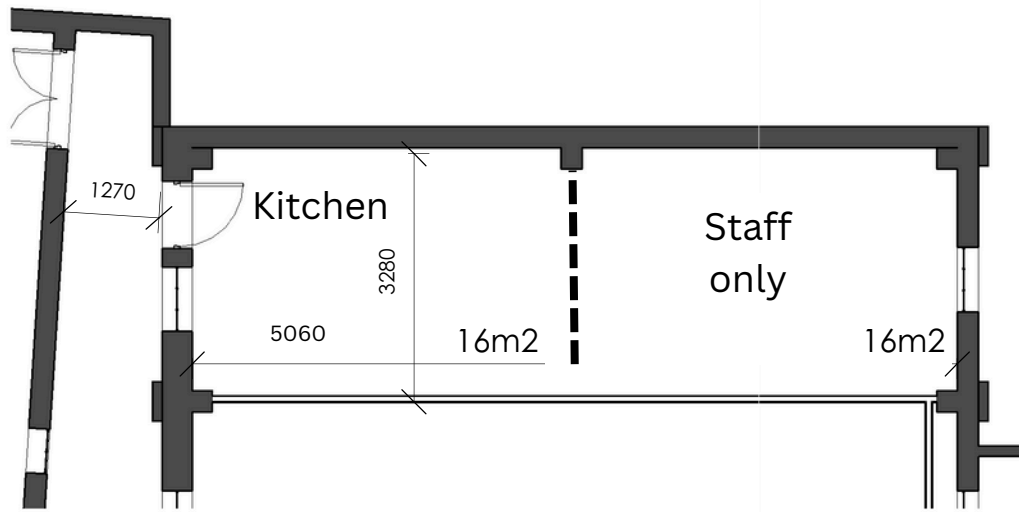

THE ARGYLE

THE CHANDELIER ROOM (186m2)

THE ARGYLE

THE ATELIER (145m2)

THE ARGYLE

THE SATELLITE KITCHEN 16 m²

THE ARGYLE

THE SECRET COURTYARD (224m²)

THE ARGYLE

THE BACK COURTYARD (122m2)

THE ARGYLE

THE GALLERY AND TRIANGLE COURTYARD (154m2)

THE ARGYLE

Admin Building